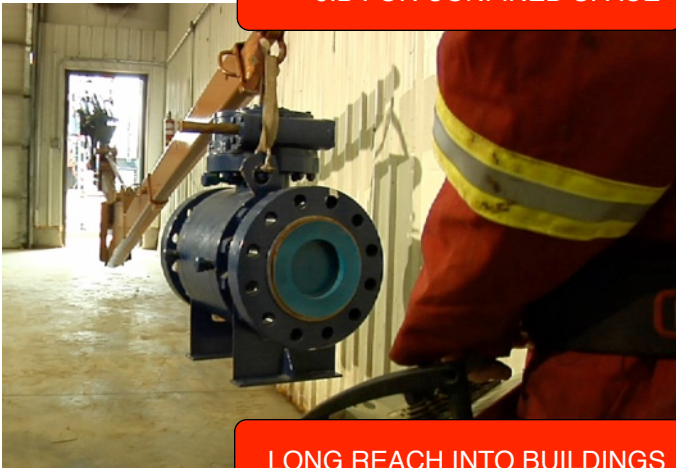

Speciality Lifting Solutions...

JIB FOR CONFINED SPACE

LONG REACH INTO BUILDINGS

JACK AND ROLL CAPABILITIES

Lucas Brothers

Encore Trucking & Transport Ltd. is a crane picker truck, and transport company servicing Western Canada. Our certified boom truck operators bring a wide expanse of lifting, hauling and rigging experience to our customers and specialize in heavy and challenging hoist work.

Encore Rentals & Sales is our mini crawler crane and electric handtruck division. These Spydercranes and Track-O's have added tremendous flexibility to our lifting capabilities and are a perfect fit for a company already known for our speciality lifting services.