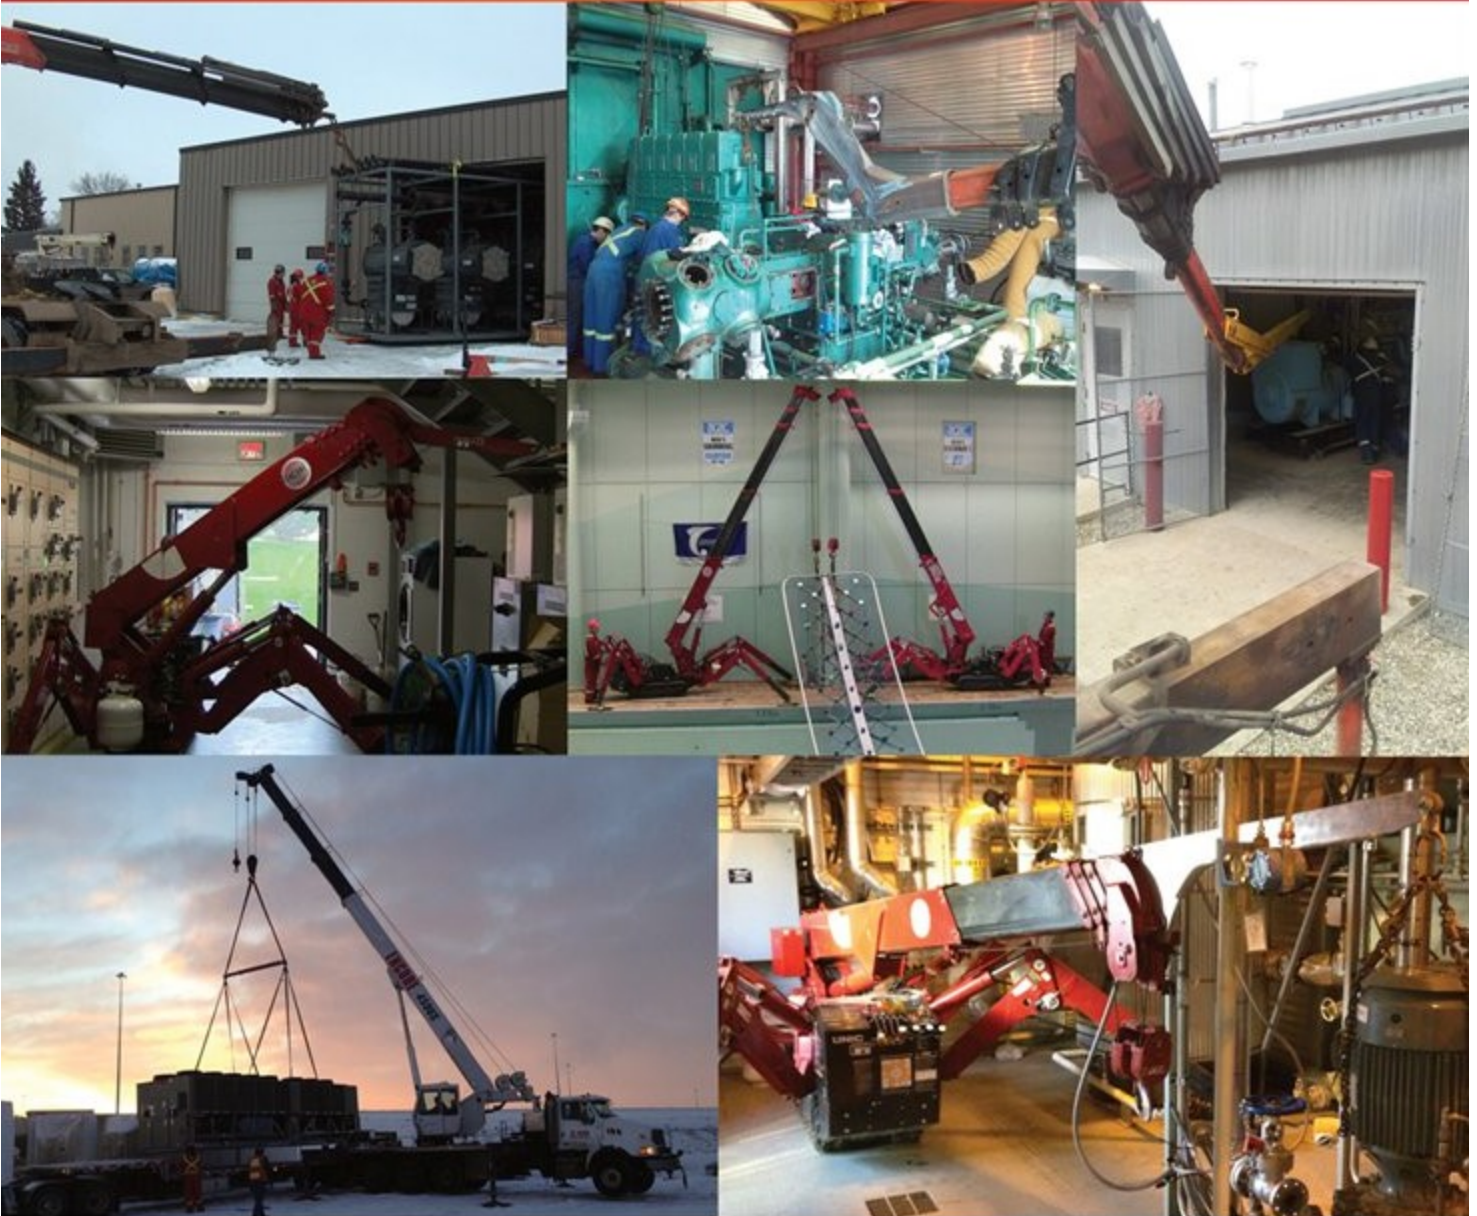

# MINI CRAWLER CRANES | JACK & ROLL | SPECIALTY LIFTING

- URW 295 Spydercranes with Jibs
- Jack & Roll Crews up to 30,000 lbs
- Confined Space Jibs, Reverse Knuckles, Custom Deadsticks, Spreader & Lift Bars

**APPLICATIONS:** • Plant Maintenance • Pumps and Motors • Work Inside Skids / Shacks • Landscape Projects  
• Pre-Fab Steel • Glazing / Glass Installation • Projects with Limited Headroom / Tight Access • Construction