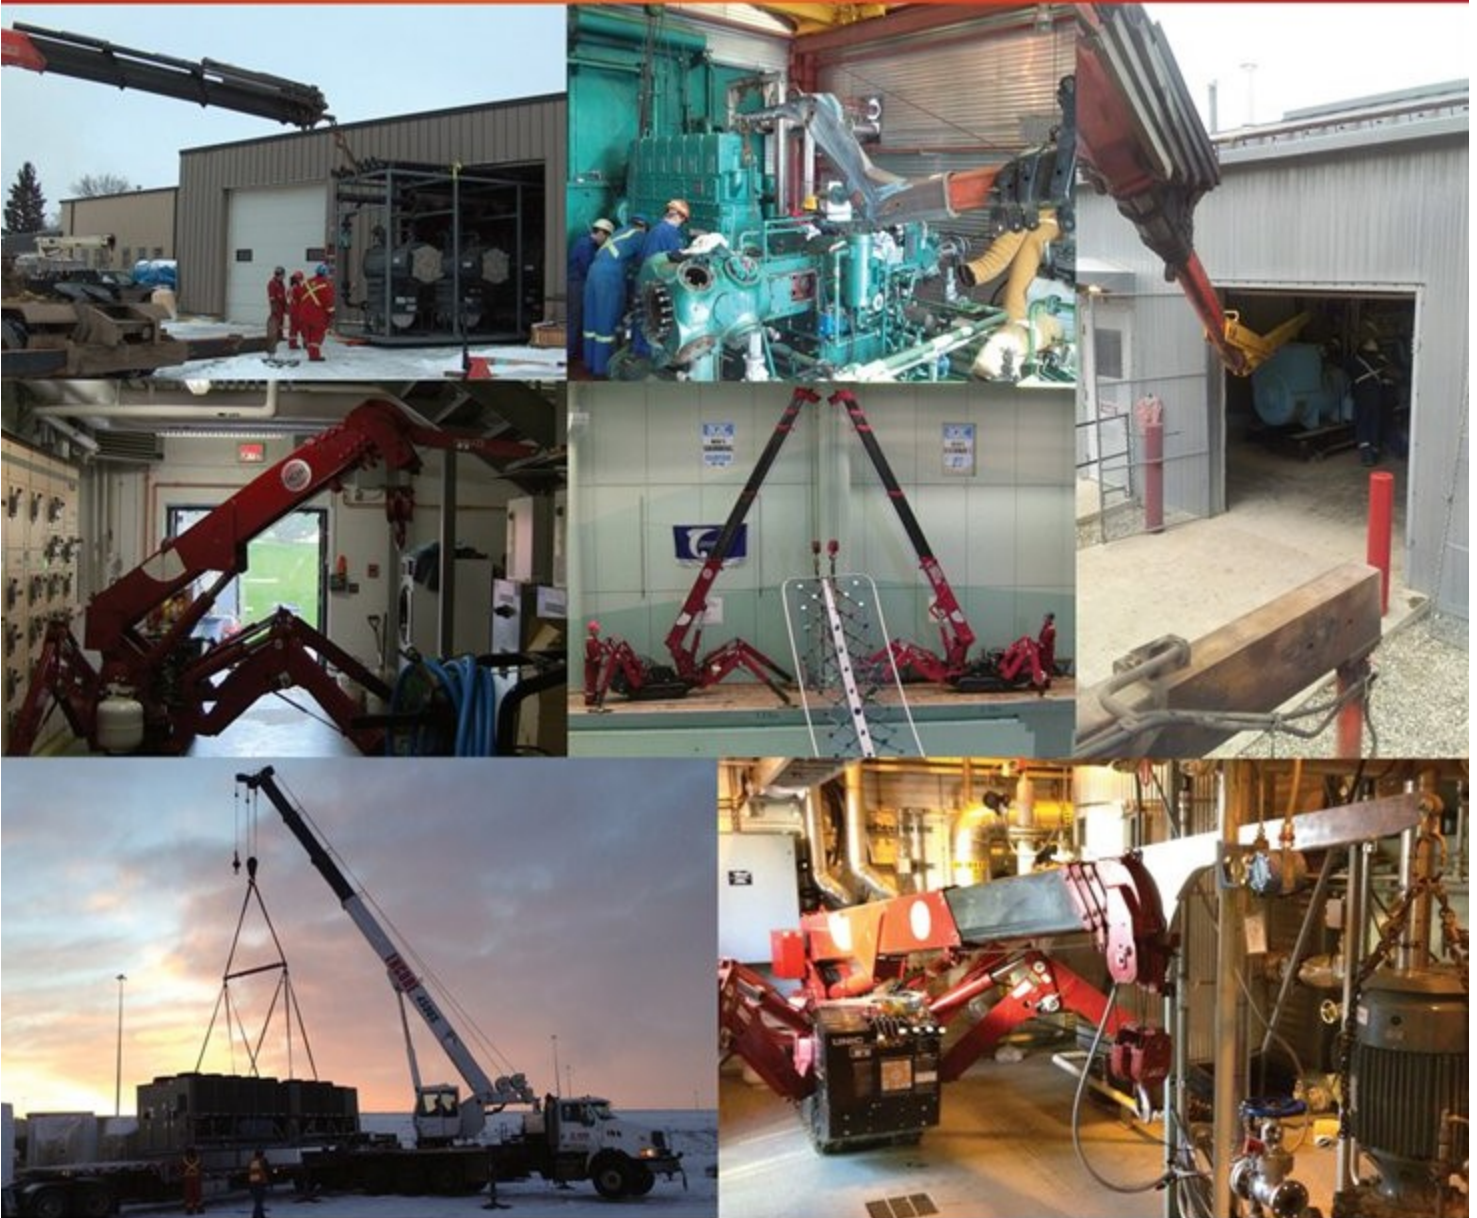

MINI CRAWLER CRANES | JACK & ROLL | SPECIALTY LIFTING

- URW 295 Spydercranes with Jibs
- Jack & Roll Crews up to 30,000 lbs
- Confined Space Jibs, Reverse Knuckles, Custom Deadsticks, Spreader & Lift Bars

APPLICATIONS: • Plant Maintenance • Pumps and Motors • Work Inside Skids / Shacks • Landscape Projects
• Pre-Fab Steel • Glazing / Glass Installation • Projects with Limited Headroom / Tight Access • Construction